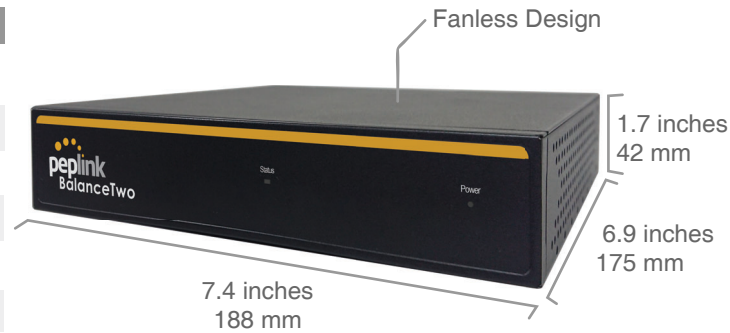

Balance Two

Versatile Small Branch Office Router

Specifications

Balance Two	
WAN Interface	2x 10/100/1000M Ethernet Ports 1x USB Interface
LAN Interface	4x 10/100/1000M Ethernet Ports
Router Throughput	1Gbps
Recommended Users	25-150
Number of VPN/SpeedFusion Peers	2
PepVPN/SpeedFusion Throughput	150Mbps
Power Input	Device: 12V DC
Power Consumption	40W (max.)
Dimension (W x D x H)	7.4 x 6.9 x 1.7 inches 188 x 175 x 42 mm
Weight	2.2 pound / 1.2 kg
Operating Temperature	32° – 104°F / 0° – 40°C
Humidity	20% – 90% (non-condensing)
Certifications	CE, FCC
Warranty	1-Year Limited Warranty

Ordering Information

Product Code	Description
BPL-TWO	Balance Two, Advanced Dual-WAN Router for Branch Networking

Feature Add-On

Product Code	Description
BPL-TWO-LC-SF	SpeedFusion bonding license key for Balance Two