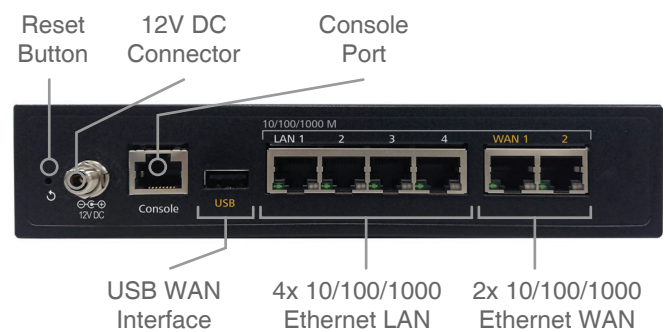

Balance Two

Versatile Small Branch Office Router

Specifications

Balance Two	
WAN Interface	2x 10/100/1000M Ethernet Ports 1x USB Interface
LAN Interface	4x 10/100/1000M Ethernet Ports
Router Throughput	1Gbps
Recommended Users	25-150
Number of VPN/SpeedFusion Peers	2
PepVPN/SpeedFusion Throughput	150Mbps
Power Input	Device: 12V DC
Power Consumption	40W (max.)
Dimension (W x D x H)	7.4 x 6.9 x 1.7 inches 188 x 175 x 42 mm
Weight	2.2 pound / 1.2 kg
Operating Temperature	32° – 104°F / 0° – 40°C
Humidity	20% – 90% (non-condensing)
Certifications	CE, FCC
Warranty	1-Year Limited Warranty

Ordering Information

Product Code	Description
BPL-TWO	Balance Two, Advanced Dual-WAN Router for Branch Networking

Feature Add-On

Product Code	Description
BPL-TWO-LC-SF	SpeedFusion bonding license key for Balance Two

Features

WAN

USB 4G/3G Modem Support
Support for PPPoE, Static IP, DHCP
Support for Dynamic DNS services
WAN Link Health Check
Intelligent Failover
Bandwidth Allowance Monitor

LAN

DHCP Server for LAN Clients
Extended DHCP Options
DHCP Reservation
DNS Proxy for LAN Clients
Per-Port VLAN